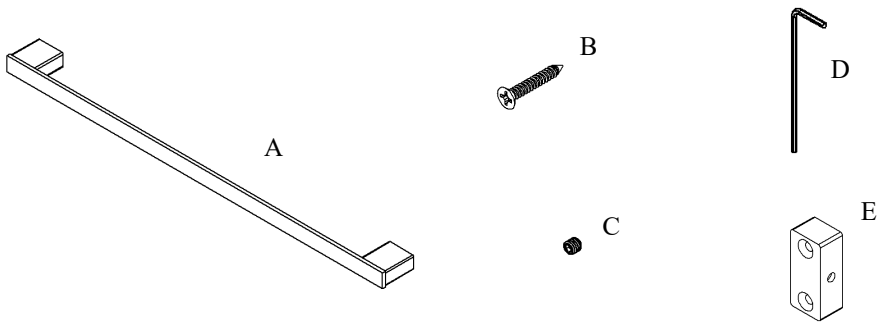

Exhilarating by Design

Volkano Cinder 24" Towel Bar Installation Guide

Code: V3153, V3154, V3155

Parts Included	QTY
A - Towel Bar	1
B - Screw	4
C - Set Screw	2
D - Allen Key	1
E - Bracket	2

Model #	Description	Finish	Weight (lb)	WxHxD (mm)	WxHxD (Inches)	Metal Type
V3153	Cinder 24" Towel Bar	Chrome	2.1	600 x 22 x 50	24 x 1 x 2	Brass
V3154	Cinder 24" Towel Bar	Brushed Nickel	2.1	600 x 22 x 50	24 x 1 x 2	Brass
V3155	Cinder 24" Towel Bar	Matte Black	2.1	600 x 22 x 50	24 x 1 x 2	Brass